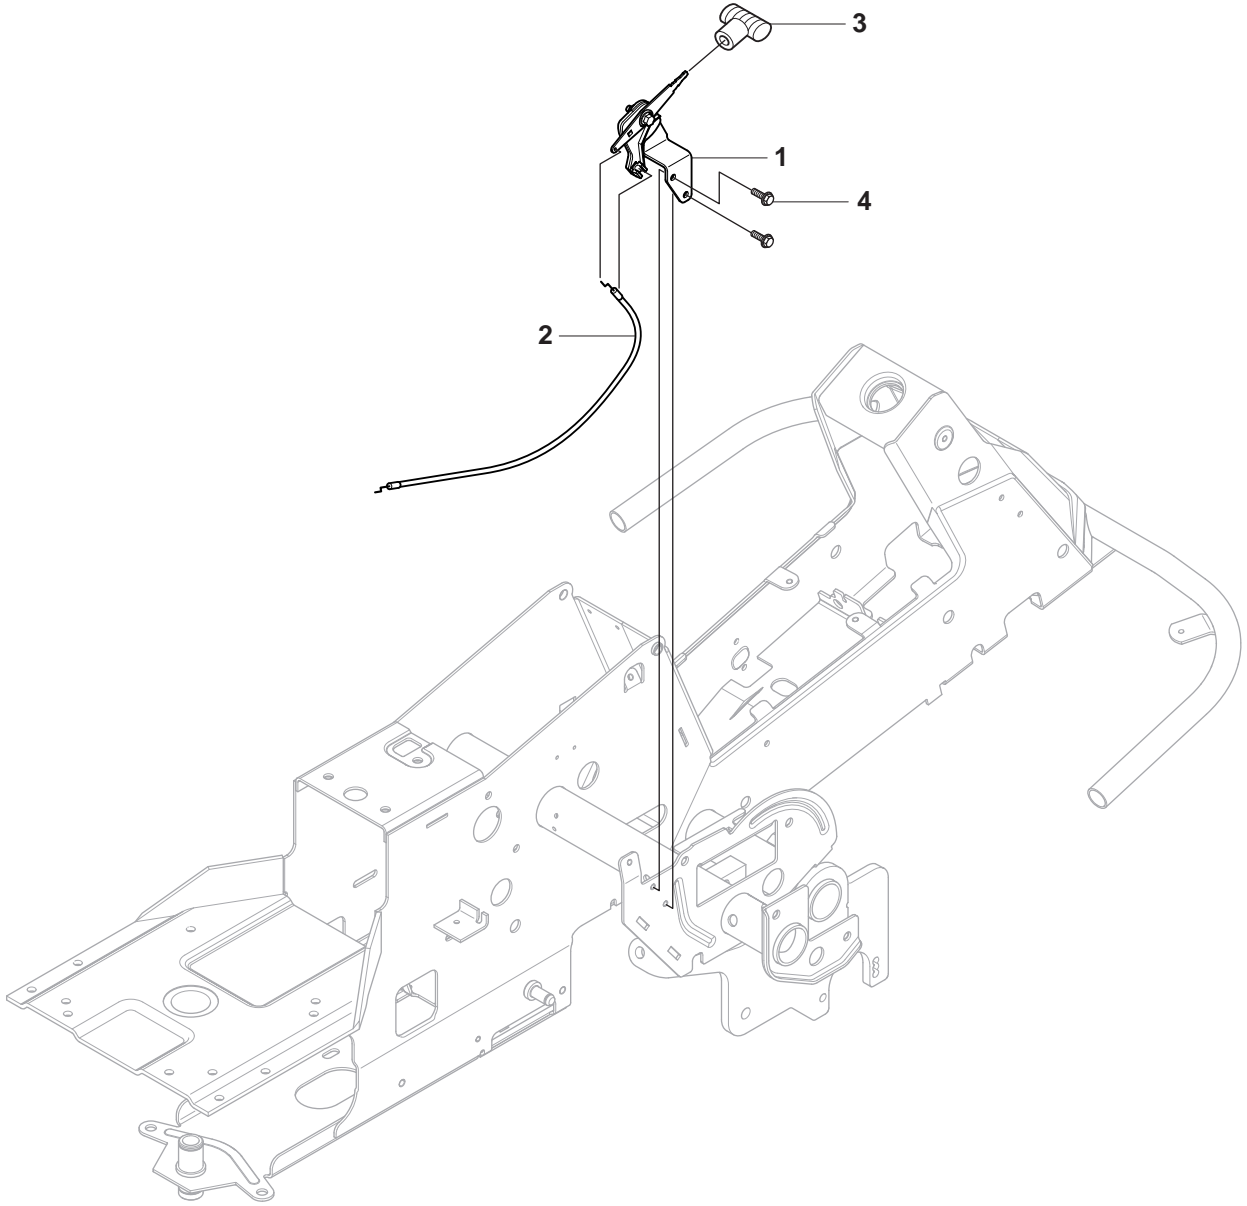

N RIDER R175AWD
CONTROLS

N RIDER R175AWD
CONTROLS

Pos.	Compl No.	Part No.	Description	Qty.	Notes
1		544 30 15-01		1	
2		544 30 17-01		1	
3		506 88 91-01		1	
4		725 23 64-61		2