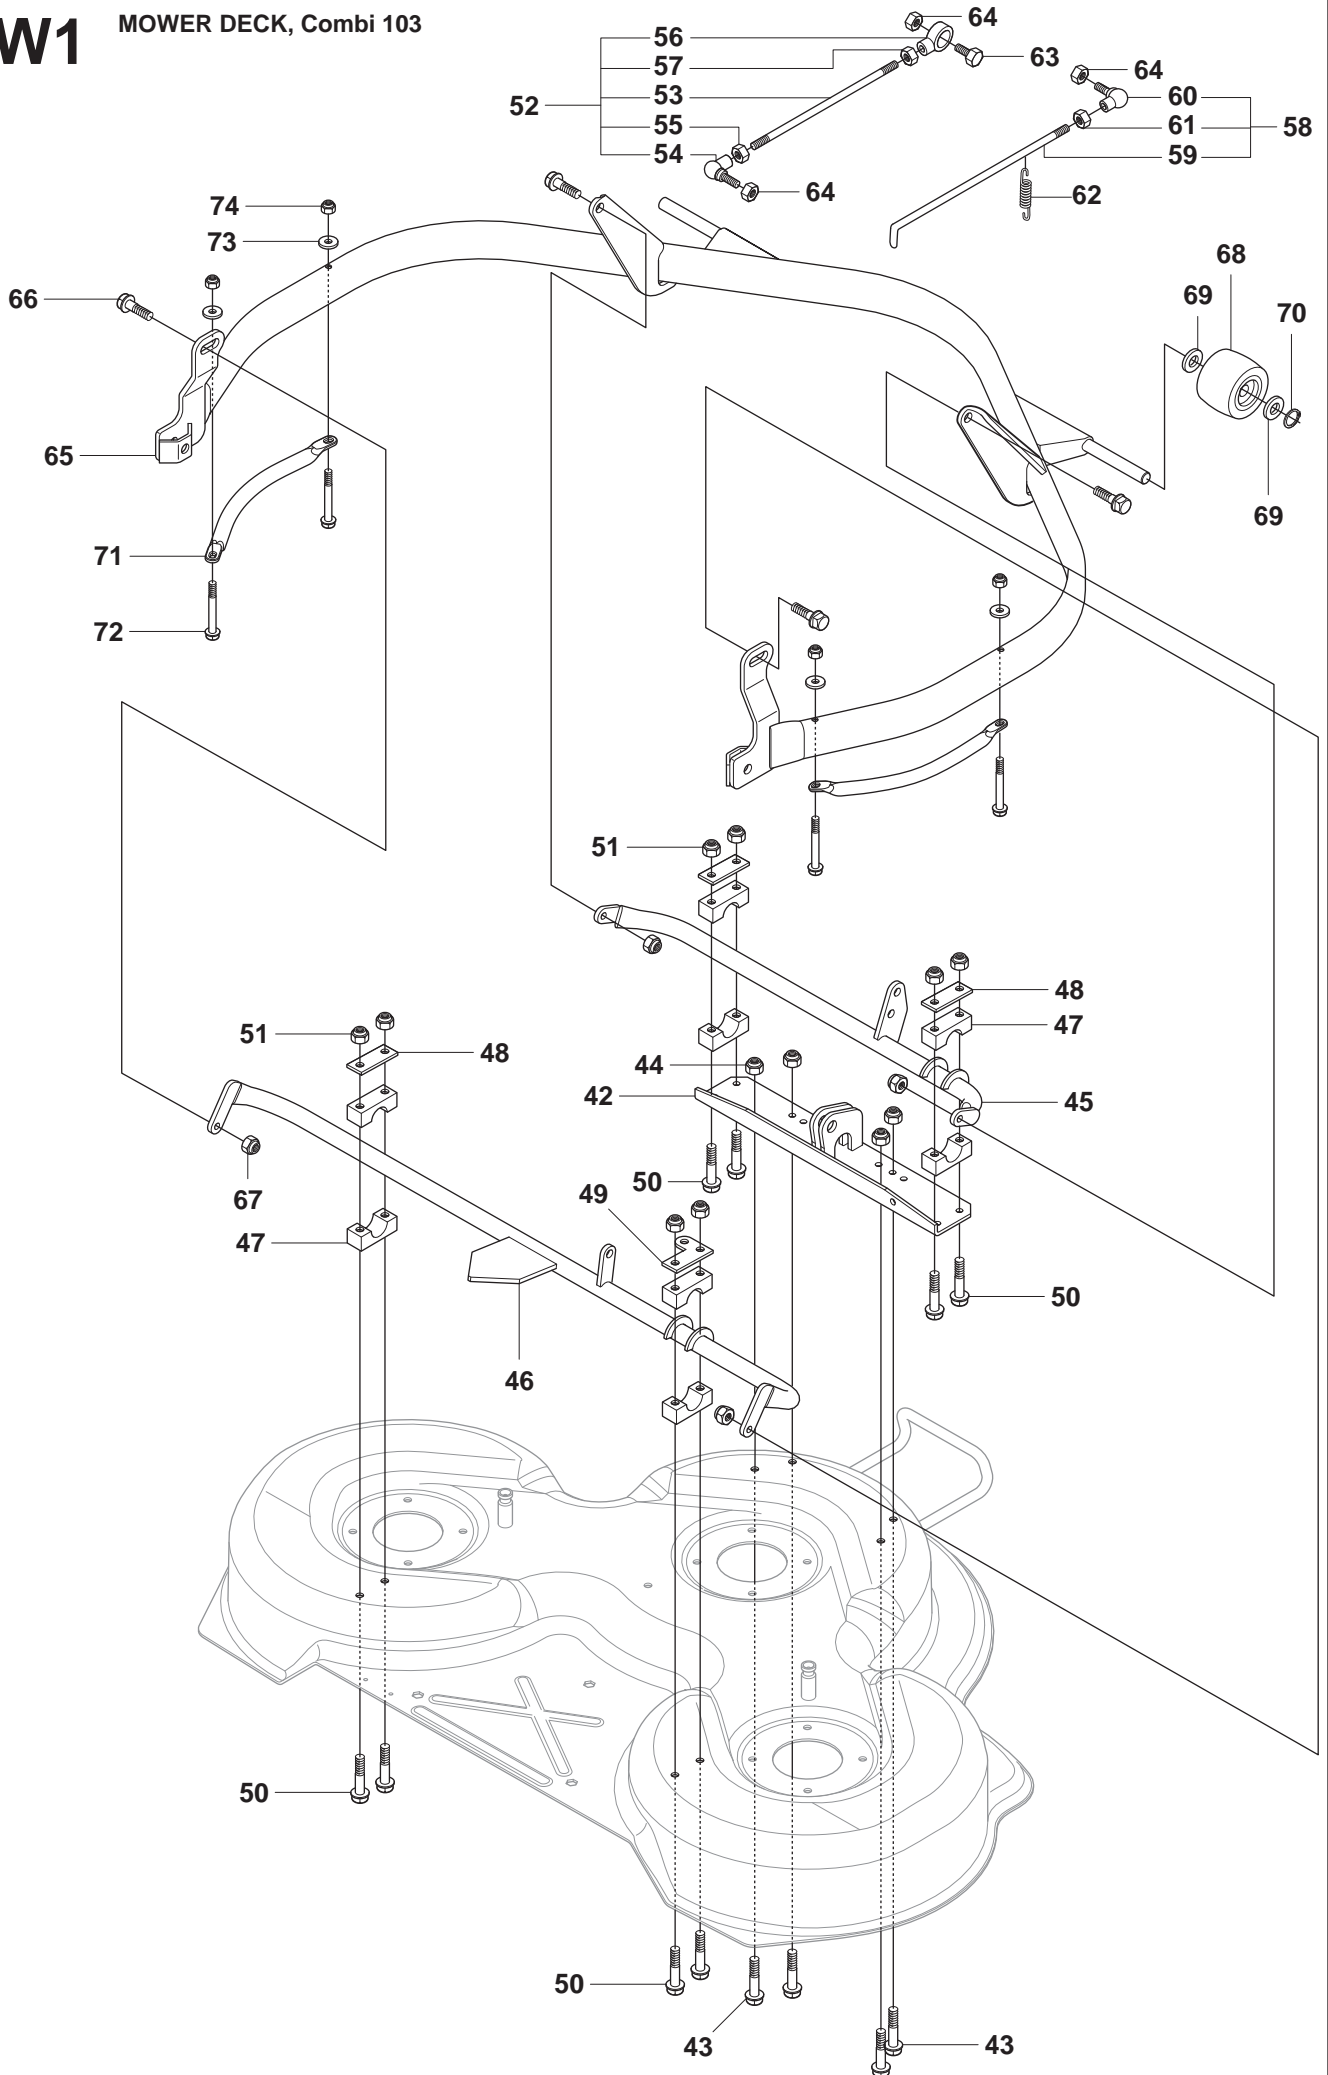

MOWER DECK, Combi 112

Pos.	Compl No.	Part No.	Description	Qty.	Notes
1		506 92 90-01		1	
2		535 43 74-01		1	
3		535 43 13-01		1	
4		725 25 42-51		1	
5		725 25 36-71		1	
6		732 25 22-01		2	
7		506 59 74-01		2	
8		732 21 18-01		2	
9		965 07 85-01		1	

W1

MOWER DECK, Combi 103