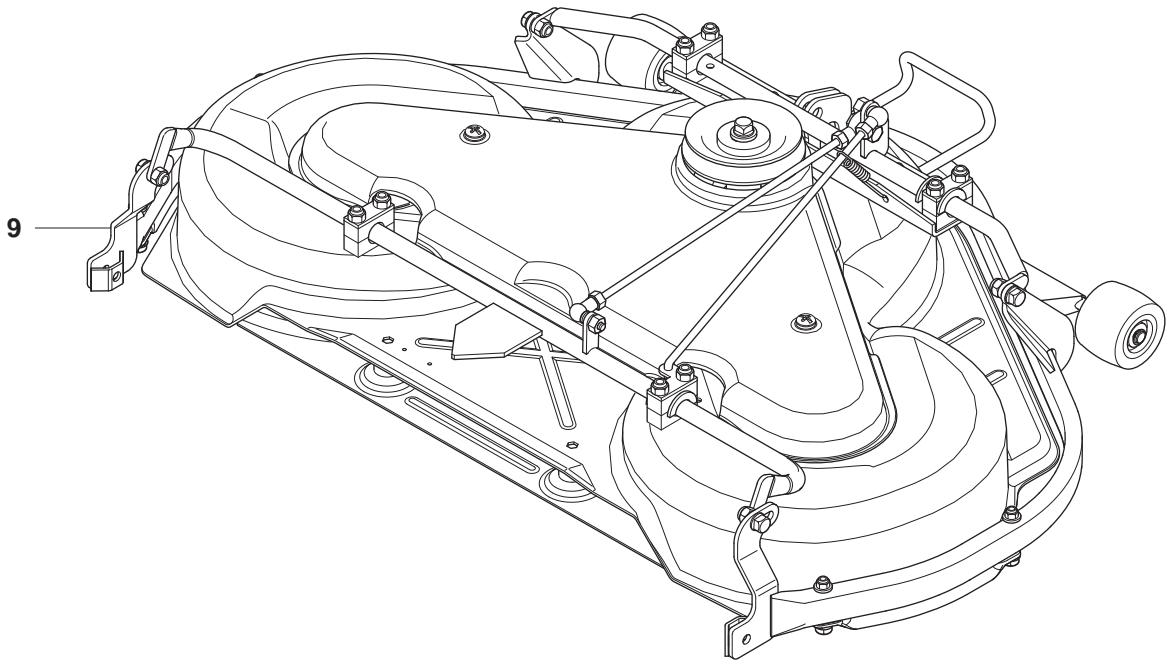

MOWER DECK, Combi 112

2

1

MOWER DECK, Combi 112

Pos.	Compl No.	Part No.	Description	Qty.	Notes
1		506 92 90-01		1	
2		535 43 74-01		1	
3		535 43 13-01		1	
4		725 25 42-51		1	
5		725 25 36-71		1	
6		732 25 22-01		2	
7		506 59 74-01		2	
8		732 21 18-01		2	
9		965 07 85-01		1