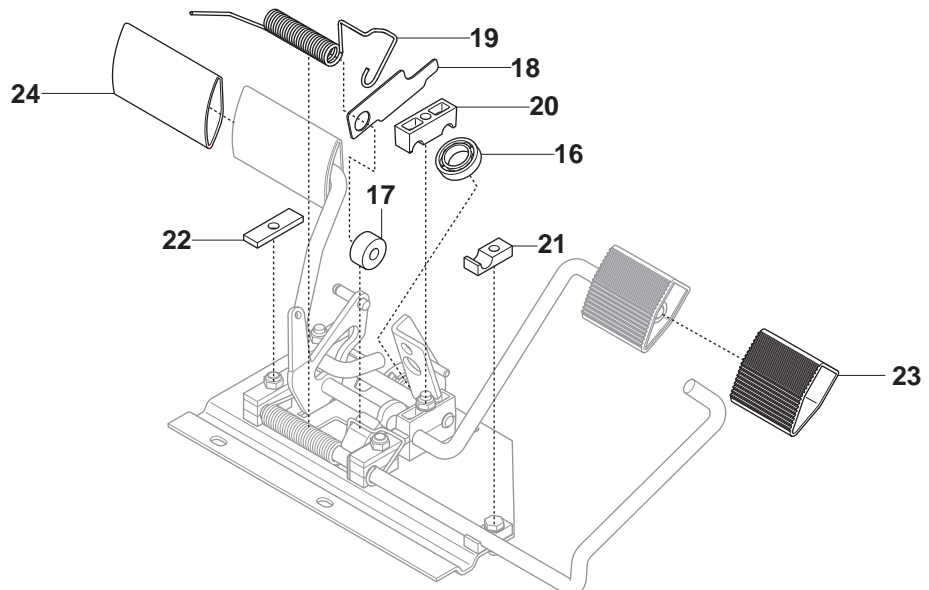

N RIDER R175AWD
CONTROLS

N RIDER R175AWD
CONTROLS

Pos.	Compl No.	Part No.	Description	Qty.	Notes
1		544 30 15-01		1	
2		544 30 17-01		1	
3		506 88 91-01		1	
4		725 23 64-61		2	

P RIDER R175AWD
PEDALS

PEDALS