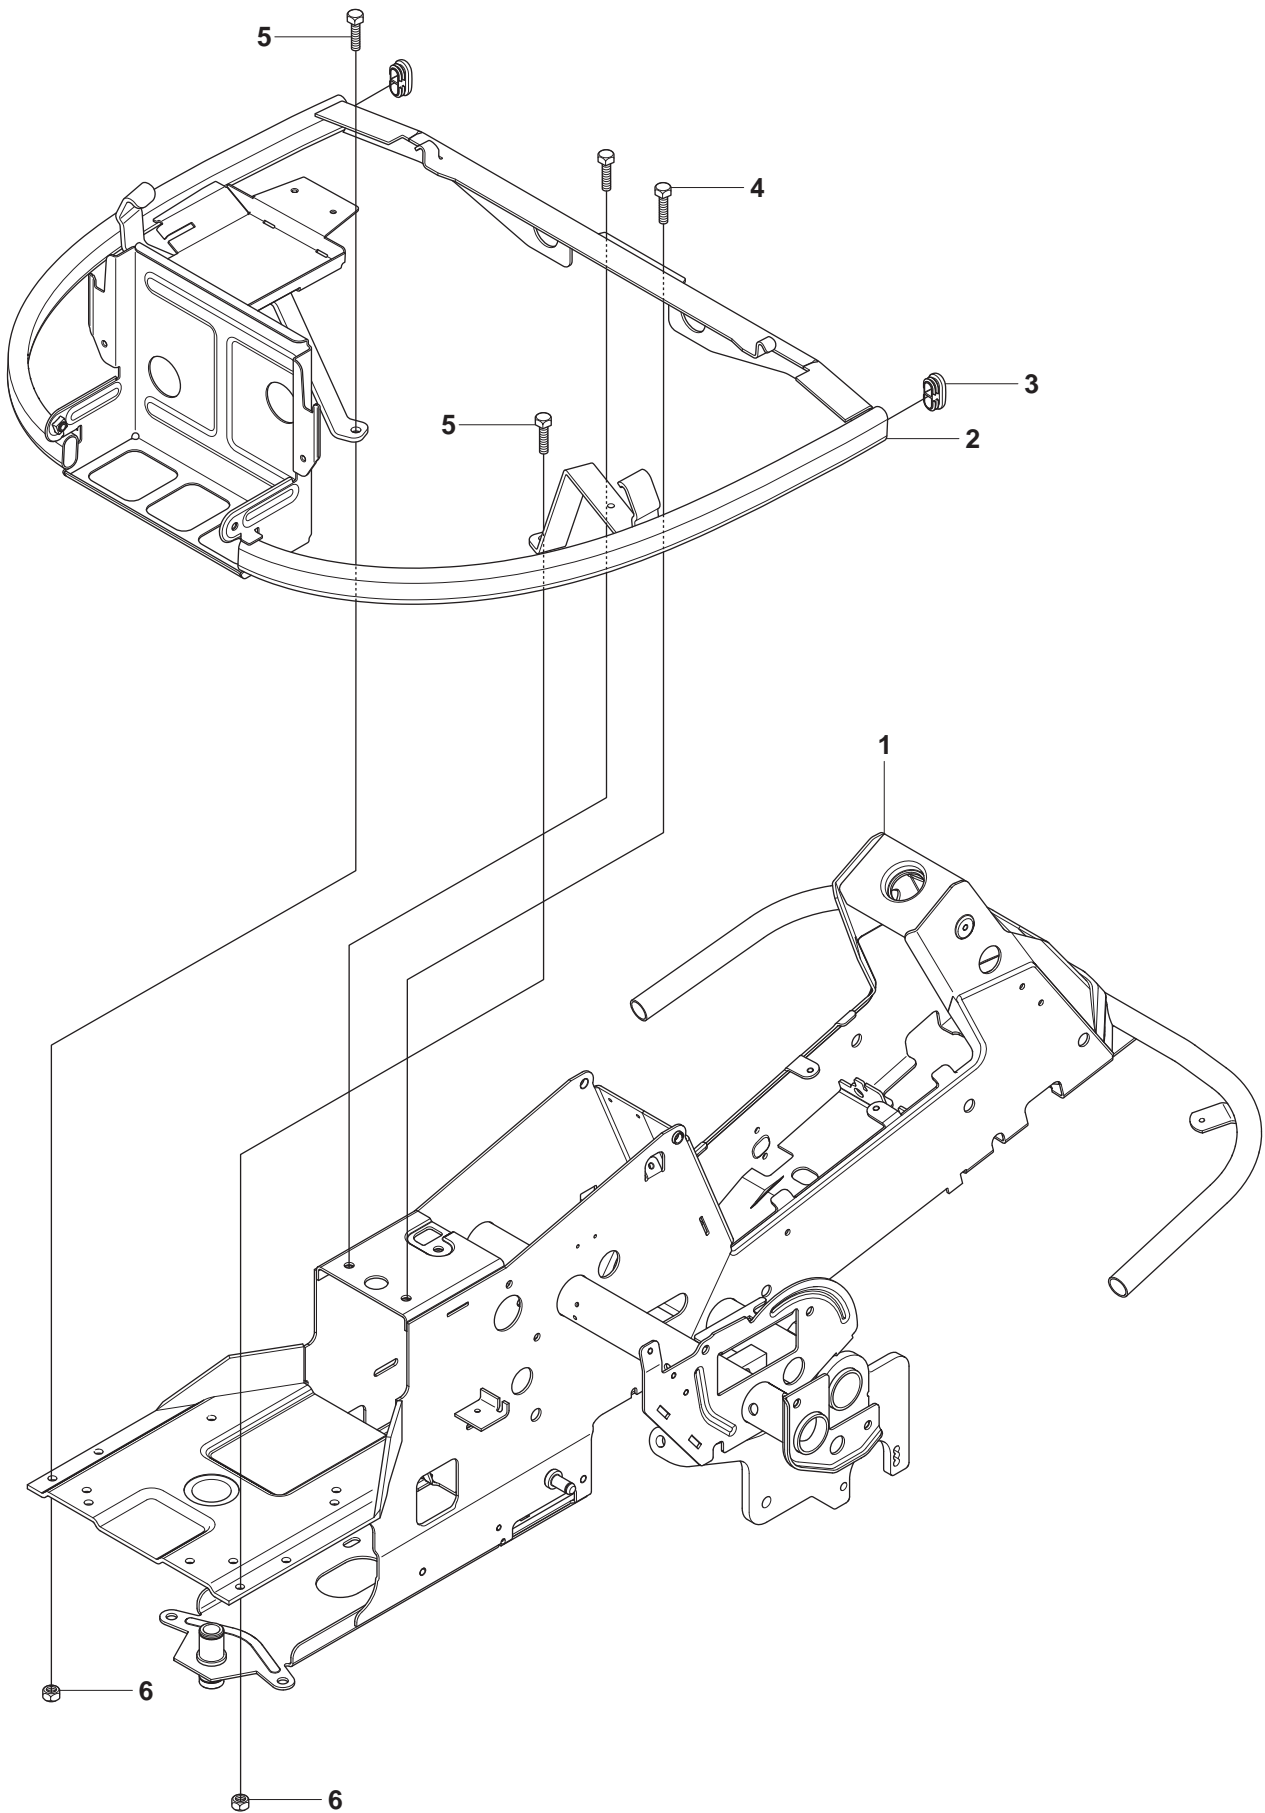

F RIDER R175AWD
CHASSIS

F

**RIDER R175AWD
CHASSIS**

Pos.	Compl No.	Part No.	Description	Qty.	Notes
1		544 84 24-01		1	
2		544 24 42-02		1	
3		544 24 44-01		2	
4		506 57 01-03		2	
5		725 24 51-71		2	
6		732 21 18-01		2