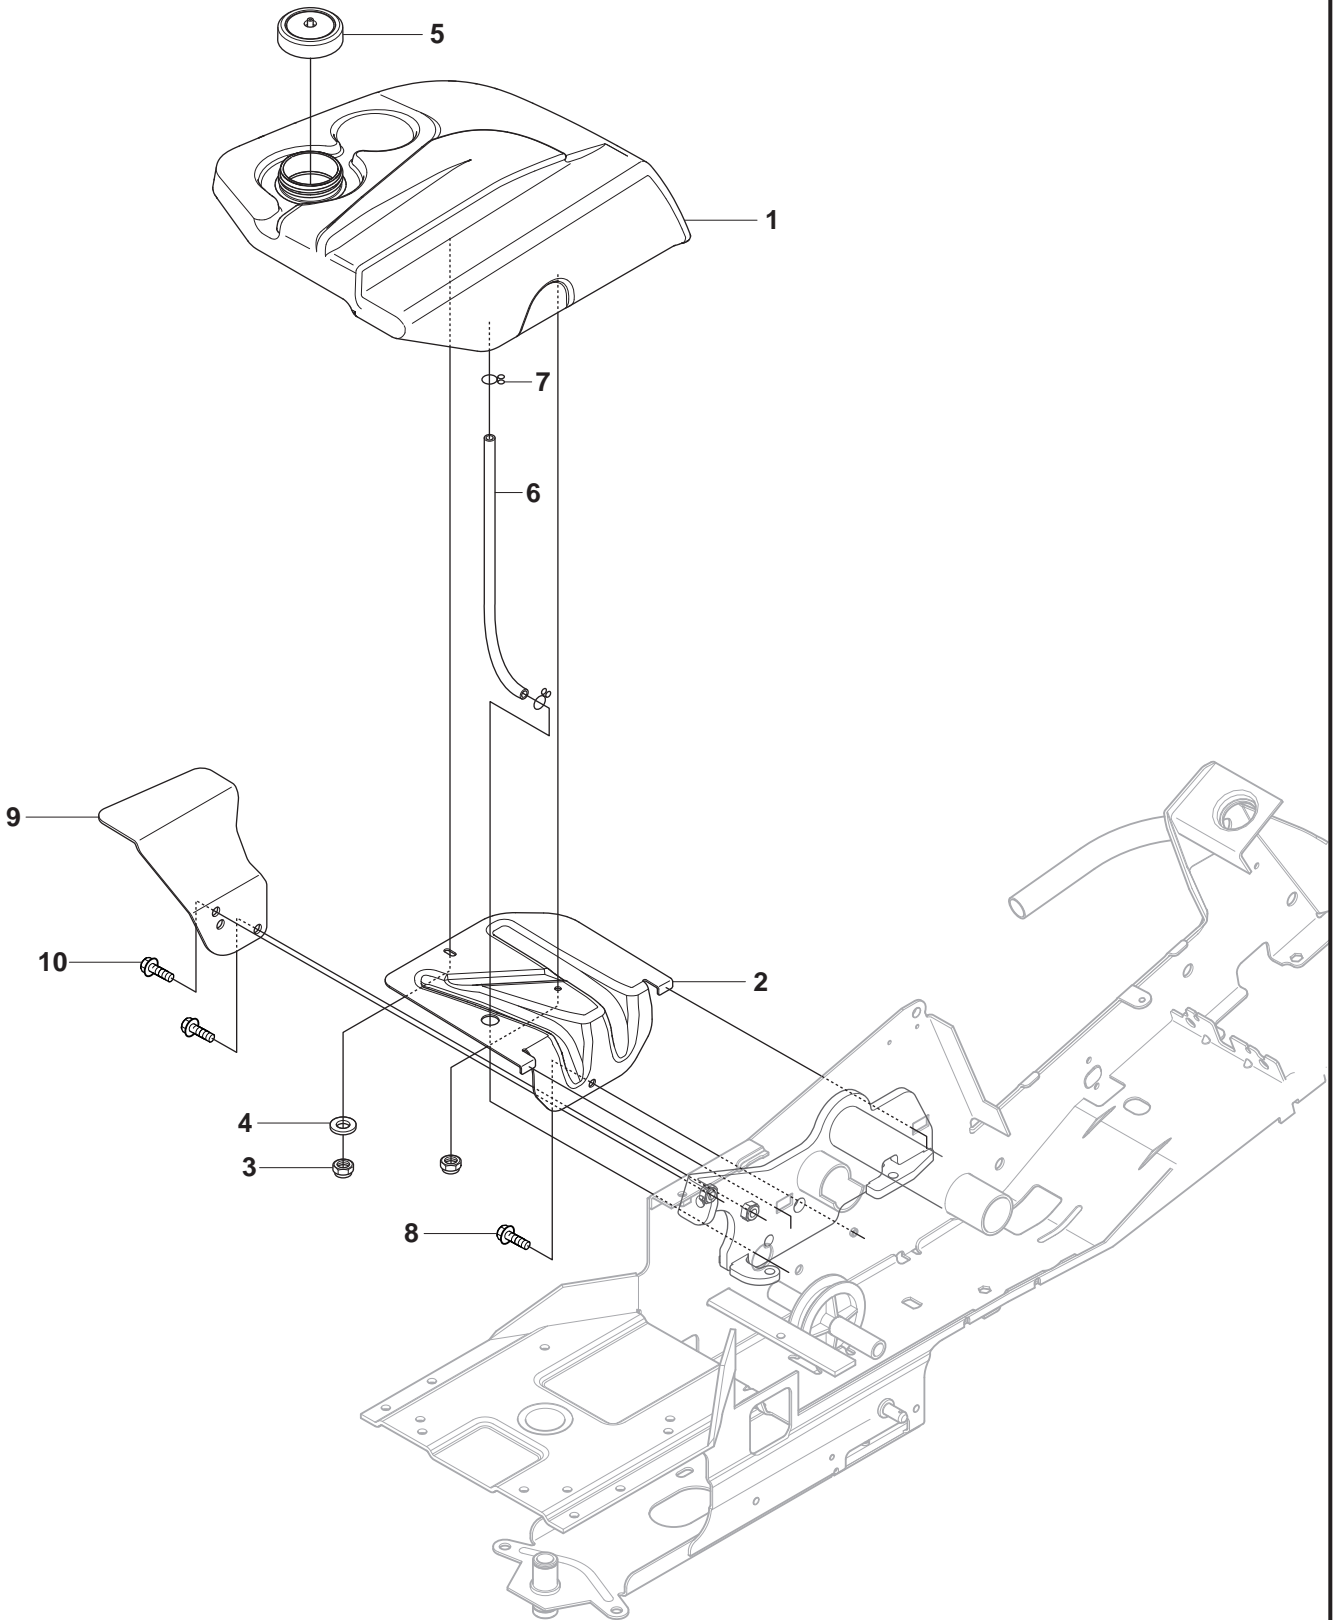

B RIDER R175AWD
FUEL SYSTEM

B RIDER R175AWD
FUEL SYSTEM

Pos.	Compl No.	Part No.	Description	Qty.	Notes
1		535 50 13-01		1	
2		544 32 93-01		1	
3		732 21 16-01		2	
4		734 11 56-01		1	
5		506 67 33-01		1	
6		506 94 67-07		1	
7		535 46 97-01		2	
8		725 23 64-61		1	
9		501 02 03-01		1	
10		725 24 93-71		2