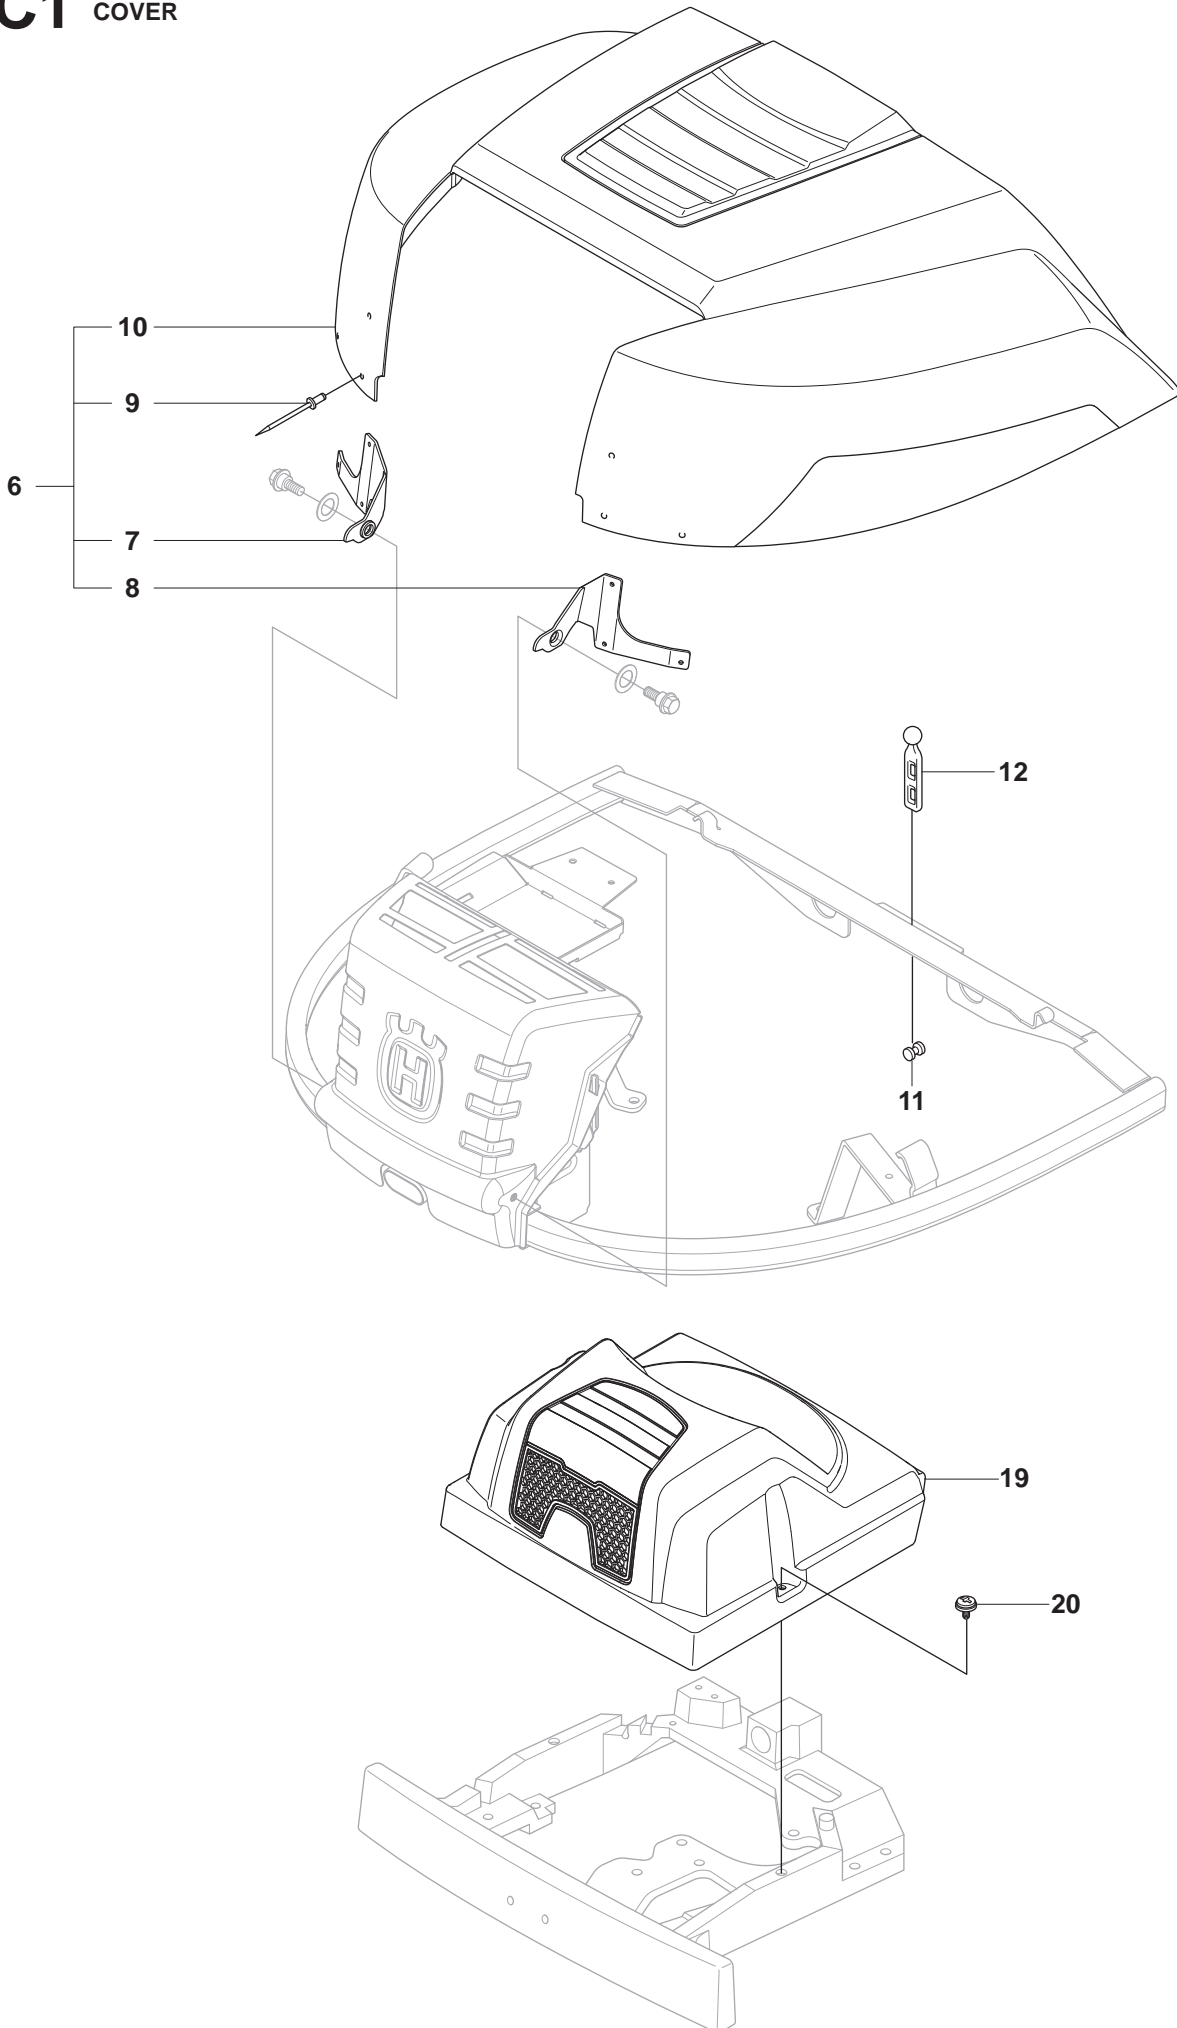

B RIDER R175AWD
FUEL SYSTEM

Pos.	Compl No.	Part No.	Description	Qty.	Notes
1		535 50 13-01		1	
2		544 32 93-01		1	
3		732 21 16-01		2	
4		734 11 56-01		1	
5		506 67 33-01		1	
6		506 94 67-07		1	
7		535 46 97-01		2	
8		725 23 64-61		1	
9		501 02 03-01		1	
10		725 24 93-71		2	

C1 RIDER R175AWD
COVER